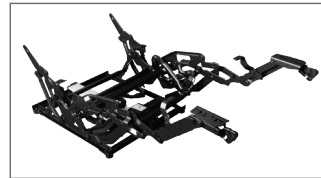

# 400ez™ series mechanisms

4341 (Manual) - 5331 (Power)  
Metal-to-the-Floor Mechanism

- METAL-TO-THE-FLOOR
- MANUAL OR POWER
- EZ OPERATION
- 400 lbs WEIGHT CAPACITY
- CLOSE-TO-WALL FEATURE
- MORE LAYOUT IN FULL-RECLINE POSITION

## Industry's first – tested at 400 lbs. total weight capacity.

The new 400ez™ series mechanisms gives you the latest features your customers are looking for. From our extended layout to our improved linkage in high-stress areas, we've built in quality features unmatched by any other manufacturer in the industry.

Single

Love Seat

Sofa

Sectional