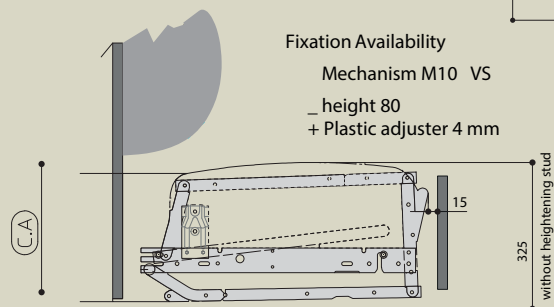

shann

Meratoile M10

SMART ACTIONS BETTER COMFORT

MERATOILE M10

Mattress size

- Length: 183 cm
- Width: 93/133/153 cm

Product characteristics

- Only 3 fold action with a 10 cm thick mattress, while keeping the design of a compact sofa.
- 2 slats prevent sagging of the polyprop deck.
- Powder coated frame.

Manufactured by
Meral & Sedac Shanghai

MERATOILE M10

Flexible slat mounting due to spring attachment.

Compact 3 fold with 10cm mattress.

Mechanism	Mattress A	B
100 cm	93 cm	112 cm
140 cm	133 cm	152 cm
160 cm	153 cm	172 cm

C.A: With foam mattress: 295 - With spring mattress: 320

Measurements in mm