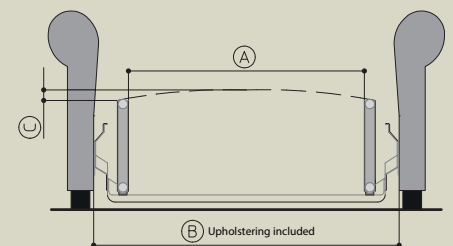

shann

Meratoile M10

SMART ACTIONS BETTER COMFORT

MERATOILE M10

Mattress size

- Length: 183 cm
- Width: 93/133/153 cm

Product characteristics

- Only 3 fold action with a 10 cm thick mattress, while keeping the design of a compact sofa.
- 2 slats prevent sagging of the polyprop deck.
- Powder coated frame.

Manufactured by
Meral & Sedac Shanghai

MERATOILE M10

Flexible slat mounting due to spring attachment.

Compact 3 fold with 10cm mattress.

Mechanism	Mattress A	B
100 cm	93 cm	112 cm
140 cm	133 cm	152 cm
160 cm	153 cm	172 cm

C.A: With foam mattress: 295 - With spring mattress: 320

Measurements in mm