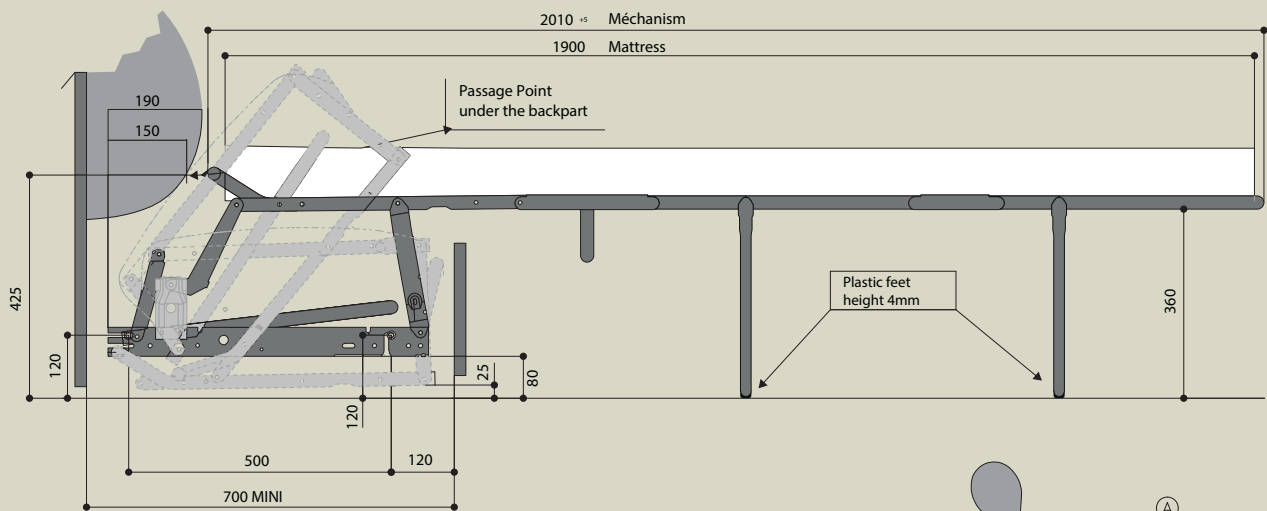

shann

Meratoile M10

SMART ACTIONS BETTER COMFORT

MERATOILE M10

Mattress size

- Length: 183 cm
- Width: 93/133/153 cm

Product characteristics

- Only 3 fold action with a 10 cm thick mattress, while keeping the design of a compact sofa.
- 2 slats prevent sagging of the polyprop deck.
- Powder coated frame.

Manufactured by
Meral & Sedac Shanghai

MERATOILE M10

Flexible slat mounting due to spring attachment.

Compact 3 fold with 10cm mattress.

Mechanism	Mattress A	B
100 cm	93 cm	112 cm
140 cm	133 cm	152 cm
160 cm	153 cm	172 cm

C.A: With foam mattress: 295 - With spring mattress: 320

Measurements in mm